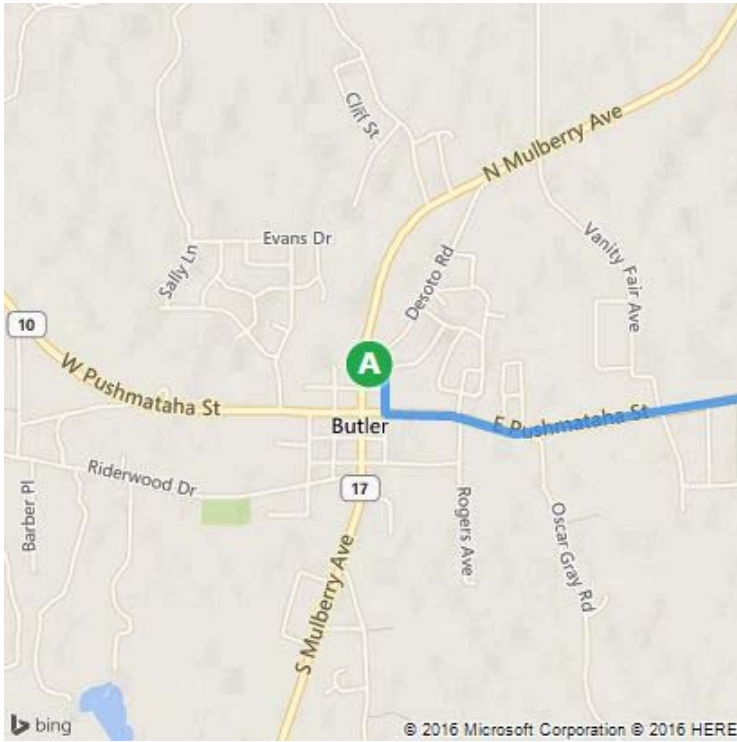

A Butler

18

B Ezells Fish Camp, 776 Ezell Rd, Butler, AL 36904

Light traffic (18 mi)

A Butler

↑	1. Depart Desoto Rd toward N Academy Ave	269 ft
↘	2. Turn right onto N Academy Ave	0.2 mi
↙	3. Turn left onto AL-10 / E Pushmataha St Pass CITGO in 4.4 mi	10.6 mi, 15
↙	4. Turn left onto road	0.8 mi
	5. Arrive on the right The last intersection is AL-10	

B Ezells Fish Camp

These directions are subject to the Microsoft® Service Agreement and are for informational purposes only. No guarantee is made regarding their completeness or Construction projects, traffic, or other events may cause actual conditions to differ from these results. Map and traffic data © 2016 HERE™.

A Butler

B Ezells Fish Camp, 776 Ezell Rd, B