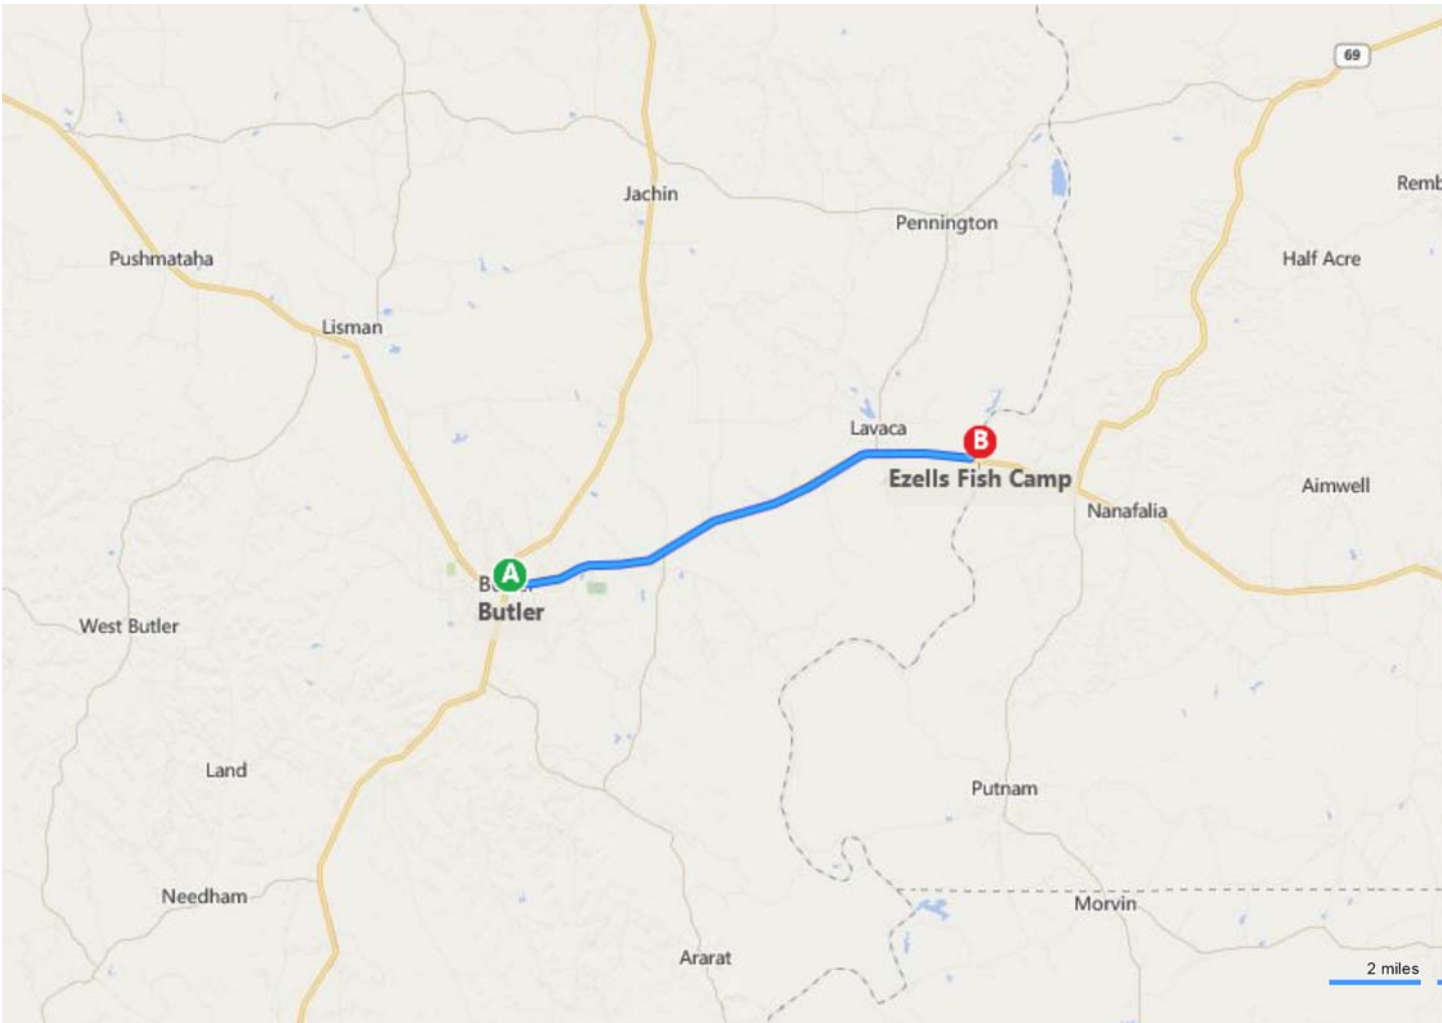

A Butler

18

B Ezells Fish Camp, 776 Ezell Rd, Butler, AL 36904

Light traffic (18 mi)

A Butler

↑	1. Depart Desoto Rd toward N Academy Ave	269 ft
↘	2. Turn right onto N Academy Ave	0.2 mi
↙	3. Turn left onto AL-10 / E Pushmataha St Pass CITGO in 4.4 mi	10.6 mi, 15
↙	4. Turn left onto road	0.8 mi
	5. Arrive on the right The last intersection is AL-10	

B Ezells Fish Camp

These directions are subject to the Microsoft® Service Agreement and are for informational purposes only. No guarantee is made regarding their completeness or Construction projects, traffic, or other events may cause actual conditions to differ from these results. Map and traffic data © 2016 HERE™.

A Butler

B Ezells Fish Camp, 776 Ezell Rd, B